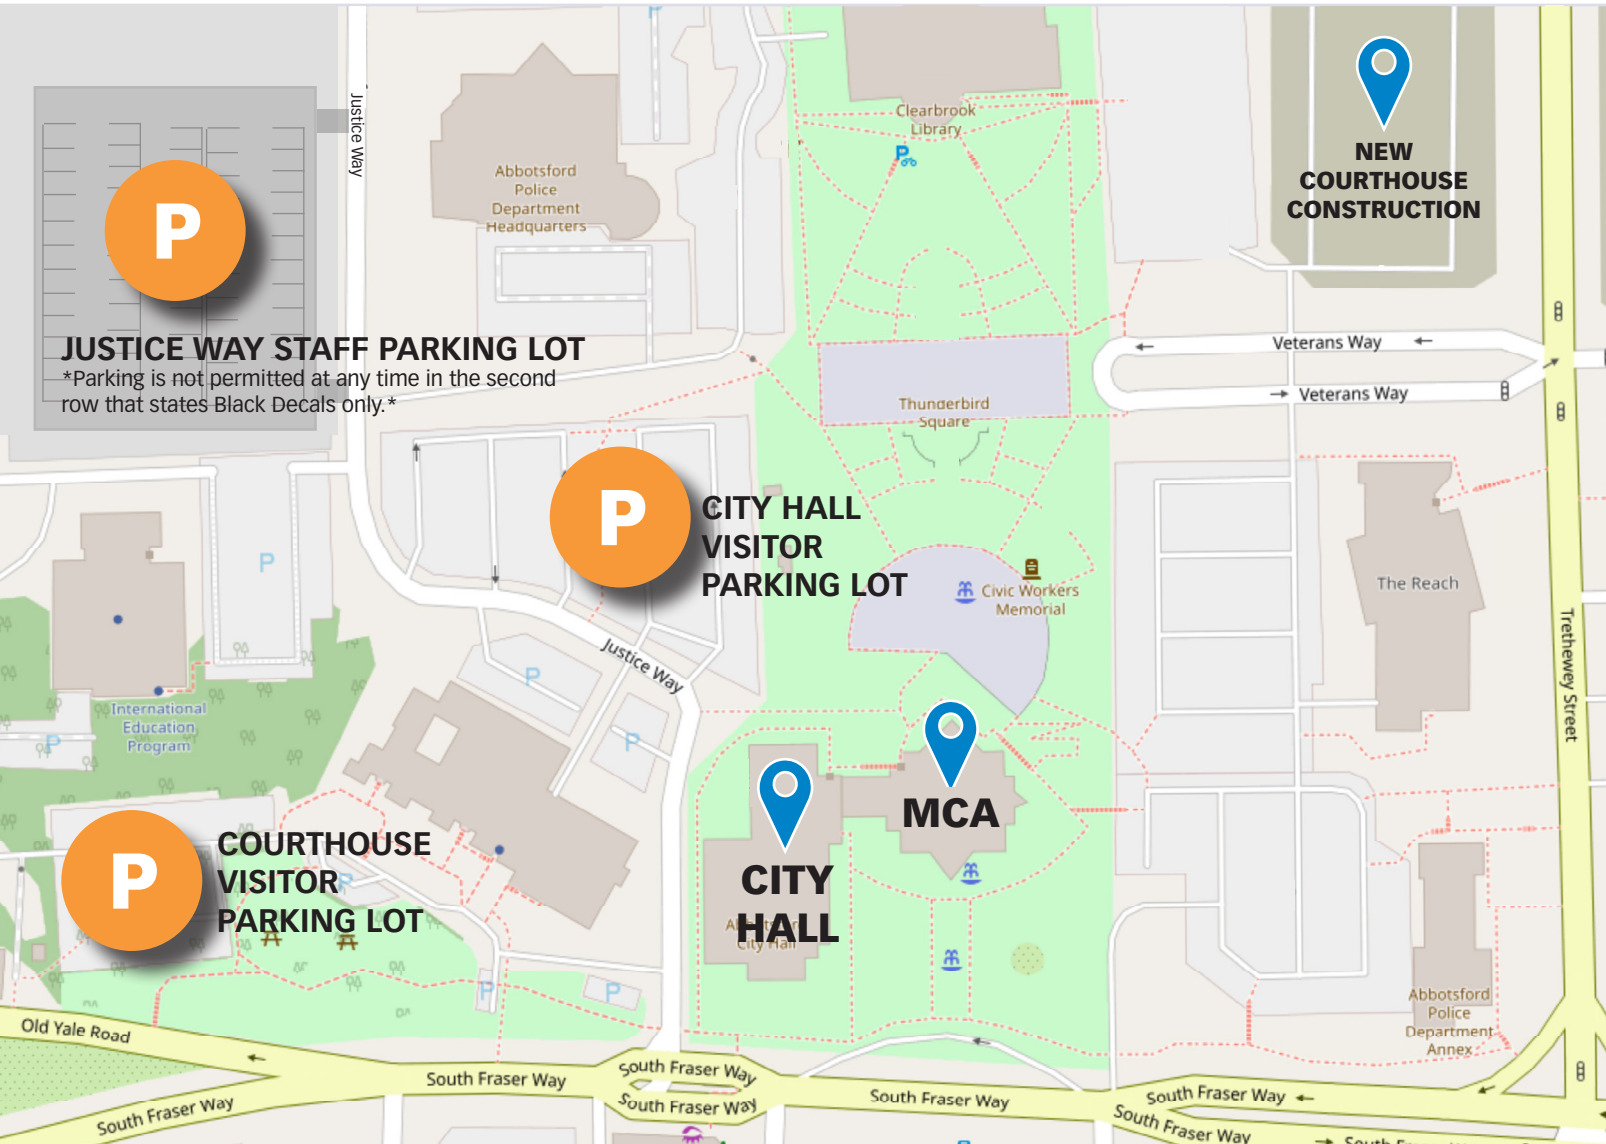

# MATSQUI CENTENNIAL AUDITORIUM Parking Options

These parking lots have parking available to MCA customers **evenings and weekends only.**

Parking signage in these lots are in effect from **Monday to Friday, 8am - 5pm only.**

*Parking within the Civic Precinct area is limited due to the construction of the new Provincial Courthouse.*

*Construction of the Courthouse will take approximately 2 years to complete. Thank you for your patience.*